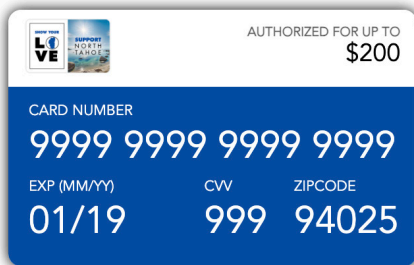

51% COLLABORATIVE GROWTH

51% of card holders try new businesses

How Can My Business Join?

Run an Activation Card

- You’ll receive an Activation Card in an email from Yiftee. Make sure to check your spam folder. If you don’t receive it, contact support@yiftee.com.
- Manually enter the Activation Card’s number, expiration & cvv. By doing so, you are opting into the program and agreeing to the Merchant Agreement.
- You must run different Activation Cards for every PoS system in your business if they have different identifiers. If you switch PoS systems, you’ll need to run a new Activation Card. You can request more Activation Cards at support@yiftee.com
- Within 24 hours of running your Activation Card, you’ll see your business on the map of participating businesses.